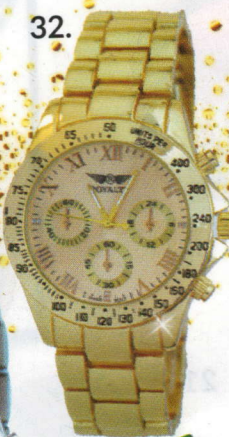

27.

28.

30.

32.

33.

34.

29.

31.

TG2641B

Art Printers Web Tel: 031 569 6460

36. Rubber Band Watch

37. Leather Band Watch

38.

39.

40.

Sports Watch

35. Sports Watch

• The sizes & styles of the images featured here may differ from actual pieces

Touch of GOLD Designer Gold Plated Jewellery