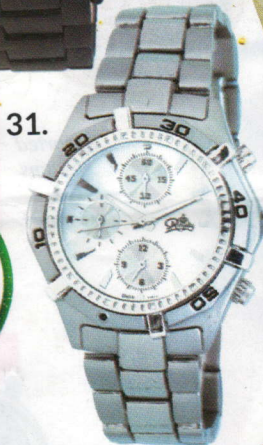

27.

28.

30.

32.

33.

34.

29.

31.

TG2641B

Art Printers Web Tel: 031 569 6460

36. Rubber Band Watch

37. Leather Band Watch

38.

39.

40.

Sports Watch

35. Sports Watch

• The sizes & styles of the images featured here may differ from actual pieces

Touch of GOLD Designer Gold Plated Jewellery